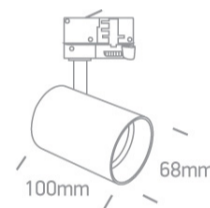

## 65105NT/W

10W Dark Light GU10 Track Spot Range .

Complies with standard EN60598-1 and any other specific standards.

### Dimensions

### Physical Specification

Item Group	09 Track Lights
Family	The Dark Light GU10 Range Round
Order Code	65105NT/W
Colour	White
Material	Aluminium
Shape	Circular
Height	100mm

Diameter	68mm
Track mounted	Yes
Indoor	Yes
Adjustable	2 Directions