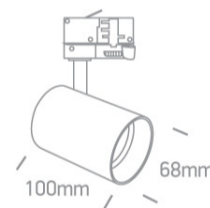

## 65105NT/MG

10W Dark Light GU10 Track Spot Range .

Complies with standard EN60598-1 and any other specific standards.

### Dimensions

### Physical Specification

Item Group	09 Track Lights
Family	The Dark Light GU10 Range Round
Order Code	65105NT/MG
Colour	Metal Grey
Material	Aluminium
Shape	Circular
Height	100mm

Diameter	68mm
Track mounted	Yes
Indoor	Yes
Adjustable	2 Directions