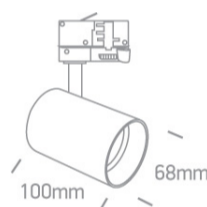

New 2025 Edition 2>Track Lights

65105NT/B/B

10W Dark Light GU10 Track Spot Range.

Complies with standard EN60598-1 and any other specific standards.

Downloads

Dimensions

Physical Specification

Item Group	New 2025 Edition 2
Family	Track Lights
Order Code	65105NT/B/B
Colour	Black
Material	Aluminium
Shape	Circular
Height	100mm
Diameter	68mm
Track mounted	Yes
Indoor	Yes
Adjustable	2 Directions

Illumination Diagram

Dark Light

Yes

Packing Info

Box Length

15cm

Box Width

13cm