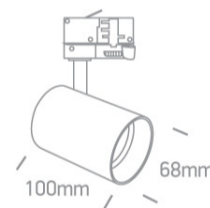

09 Track Lights>The Dark Light GU10 Range Round

65105NT/B

10W Dark Light GU10 Track Spot Range .

Complies with standard EN60598-1 and any other specific standards.

Downloads

Dimensions

Related items

40001A/B

40002A/B

40003A/B

Physical Specification

Item Group	09 Track Lights
Family	The Dark Light GU10 Range Round
Order Code	65105NT/B
Colour	Black-Brass
Material	Aluminium
Shape	Circular
Height	100mm

Diameter	68mm
Track mounted	Yes
Indoor	Yes
Adjustable	2 Directions

Electrical Characteristics

Gear	No
------	----

Fitting + Driver

Input Voltage	100-240V
50 Hz	Yes
60 Hz	Yes
Safety Class	
Power(Watts)	10W
IP Rating	IP20
Light Source	Replaceable lamp
Lamp Holder	GU10
Number of Lamps	1
Dimmable	N/A
F Mark	

Illumination Data

Illumination Diagram	
Dark Light	Yes

Packing Info

Box Length	15cm
Box Width	13cm
Box Height	8,5cm
Box Weight	0.429kg

Pcs/Carton

12

Barcode

5291889055778