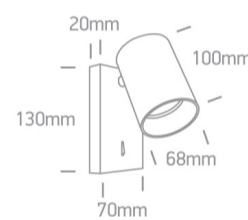

## 65105NA/BBS

10W Retro surface wall decorative MR16 GU10 Spot.

Complies with standard EN60598-1 and any other specific standards.

### Dimensions

### Physical Specification

Item Group	12 Wall & Ceiling
Family	The Retro GU10 Spots
Order Code	65105NA/BBS
Colour	Brushed Brass
Material	Aluminium
Shape	Rectangular
Length	130mm
Width	70mm
Height	20mm
Surface Wall	Yes
Indoor	Yes
Adjustable	2 Directions

## Packing Info

Box Length	15cm
Box Width	13cm
Box Height	8,5cm
Box Weight	0.562kg
Pcs/Carton	12
Carton Weight	13,2Kg
Barcode	5291889065463
HS Code	9405413990

Warranty

5 years

switch to  
**one light!**

one  
LIGHT