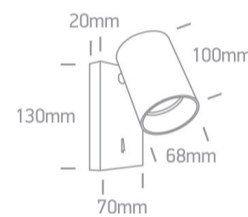

12 Wall & Ceiling > The Retro GU10 Spots

65105NA/B

10W Retro surface wall decorative MR16 GU10 Spot.

Complies with standard EN60598-1 and any other specific standards.

Downloads

Dimensions

Physical Specification

Item Group	12 Wall & Ceiling
Family	The Retro GU10 Spots
Order Code	65105NA/B
Colour	Black
Material	Aluminium
Shape	Rectangular
Length	130mm
Width	70mm
Height	20mm
Surface Wall	Yes
Indoor	Yes
Adjustable	2 Directions

Electrical Characteristics

Gear	No
Fitting + Driver	
Input Voltage	100-240V
50 Hz	Yes
60 Hz	Yes
Safety Class	
Power(Watts)	10W
IP Rating	IP20
Light Source	Replaceable lamp
Lamp Holder	GU10
Number of Lamps	1
Dimmable	N/A
F Mark	

Illumination Data

Illumination Diagram	
Dark Light	Yes

Packing Info

Box Length	15cm
Box Width	13cm
Box Height	8,5cm
Box Weight	0.562kg
Pcs/Carton	12
Barcode	5291889055600
HS Code	9405413990

Warranty

5 years