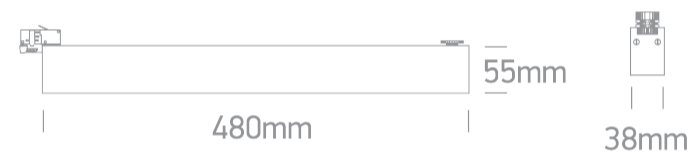

09 Track Lights>Linear Box Lines CCT V

65028BT/B/V

CCT Variable LED Linear track light, high lumen output ideal for shops and showrooms.

Complete with driver.

Complies with standard EN60598-1 and any other specific standards.

Downloads

Dimensions

Physical Specification

Item Group	09 Track Lights
Family	Linear Box Lines CCT V
Order Code	65028BT/B/V
Colour	Black
Material	Aluminium
Diffuser Material	PC
Shape	Rectangular
Length	480mm
Width	38mm
Height	55mm
Track mounted	Yes
Indoor	Yes

IP20

Safety Class	
Dimmable	No
Housing Material	Plastic
Output Terminal	Connector

Illumination Data

Colour Temperature	3000K-4200K-6500K
Lumen Output	3600lm
Light Efficiency	100lm/W
CRI	90
Beam Angle	90
Illumination Diagram	