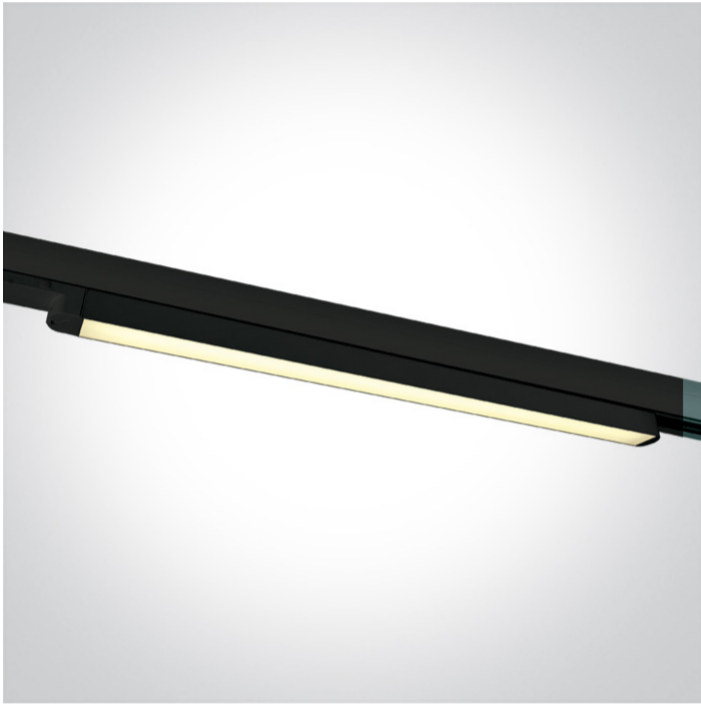

09 Track Lights > LED Linear Track Light

## 65018T/B/W

LED Linear track light, high lumen output ideal for shops and showrooms.

Complete with driver.

Complies with standard EN60598-1 and any other specific standards.

### Physical Specification

Item Group	09 Track Lights
Family	LED Linear Track Light
Order Code	65018T/B/W
Colour	Black
Material	Aluminium
Diffuser Material	PC
Shape	Rectangular

Length	650mm
Width	30mm
Height	30mm
Track mounted	Yes
Indoor	Yes
Adjustable	No