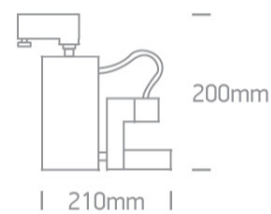

09 Track Lights>Box Series Track Spots

65011T/G

75W PAR30 E27 Box Series Track Spots .

Complies with standard EN60598-1 and any other specific standards.

Downloads

Dimensions

Gallery

Related items

40003A/G

Physical Specification

Item Group

09 Track Lights

Family

Box Series Track Spots

Order Code	65011T/G
Colour	Grey
Material	Die Cast
Shape	Rectangular
Length	210mm
Height	200mm
Track mounted	Yes
Indoor	Yes
Adjustable	2 Directions

Electrical Characteristics

Gear	No
Fitting + Driver	
Input Voltage	100-240V
50 Hz	Yes
60 Hz	Yes
Safety Class	
Power(Watts)	75W
IP Rating	IP20
Light Source	Replaceable lamp
Lamp Holder	E27
Number of Lamps	1
Dimmable	N/A
F Mark	

Illumination Data

Illumination Diagram	
----------------------	---

Packing Info

Box Length	18cm
Box Width	7cm
Box Height	16,5cm
Pcs/Carton	8
Barcode	5291889007067
HS Code	9405409900

Certification & Warranty