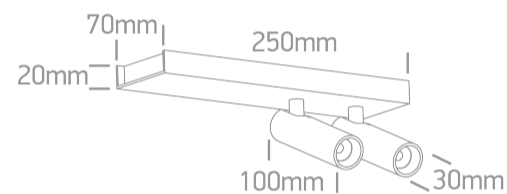

New 2025 Edition 2>Wall & Ceiling LED

65004B/B/W

2x5W COB LED adjustable ceiling light.

Supplied with 220mA driver. Complete with Black, Brass & White reflectors.

Complies with standard EN60598-1 and any other specific standards.

Downloads

Dimensions

Physical Specification

Item Group	New 2025 Edition 2
Family	Wall & Ceiling LED
Order Code	65004B/B/W
Colour	Black
Material	Aluminium
Shape	Rectangular
Height	100mm
Surface Ceiling	Yes
Surface Wall	Yes
Indoor	Yes
Adjustable	2 Directions