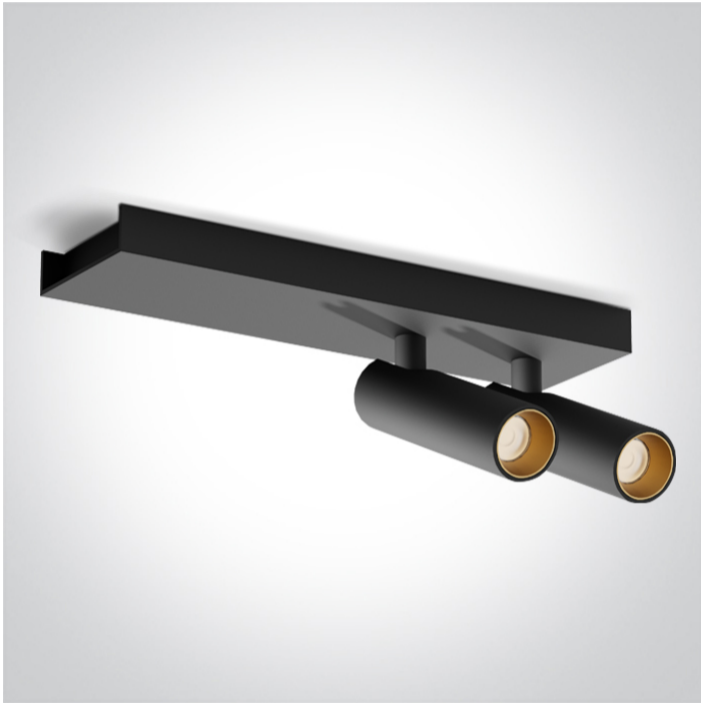

New 2025 Edition 2>Wall & Ceiling LED

65004B/B/W

2x5W COB LED adjustable ceiling light.

Supplied with 220mA driver. Complete with Black, Brass & White reflectors.

Complies with standard EN60598-1 and any other specific standards.

Downloads

Dimensions

Physical Specification

Item Group	New 2025 Edition 2
Family	Wall & Ceiling LED
Order Code	65004B/B/W
Colour	Black
Material	Aluminium
Shape	Rectangular
Height	100mm
Surface Ceiling	Yes
Surface Wall	Yes
Indoor	Yes
Adjustable	2 Directions

Gear	External-Included
Fitting + Driver	
Input Voltage	220-240V
50 Hz	Yes
60 Hz	Yes
Safety Class	
Power(Watts)	2x5W
IP Rating	IP20
Light Source	LED built in
Dimmable	No
F Mark	

Fitting	
Input Type	Constant Current
IP Rating	IP20
Light Source	LED built in
LED Type	COB
LED Number	1