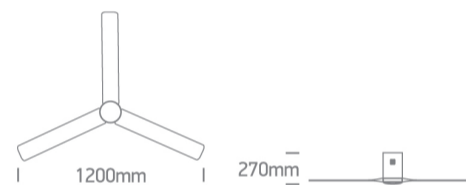

Dimensions