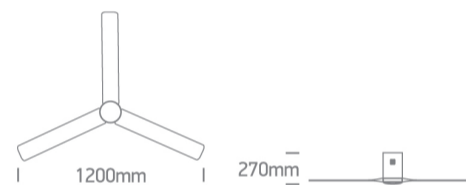

26 Fans>The Slim Line Fan Range

6322C/B/V

29W Ceiling mounted fan complete with 15W CCT Variable LED and ABS blades.

6 Speeds and Winter reverse mode.

Complete with remote control.

Complies with EN60598-1 and any other specific standards.

Downloads

Dimensions

Accessories

030152A

Physical Specification

Item Group	26 Fans
Family	The Slim Line Fan Range
Order Code	6322C/B/V
Colour	Black
Material	Metal
Shape	Circular

Height	270mm
Diameter	1200mm
Surface Ceiling	Yes
Indoor	Yes

Illumination Data

Colour Temperature	3000K-4000K-5500K
Lumen Output	1400lm
Light Efficiency	93,3lm/w
CRI	85
Beam Angle	120
Illumination Diagram	

Packing Info

Warranty

3 Years

switch to
one light!

one
LIGHT