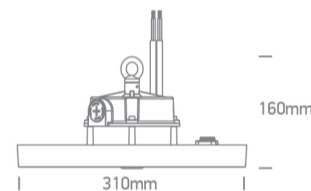

Downloads

Dimensions

Physical Specification

Item Group	20 Industrial & Floodlights
Family	The Industrial IP65 UFO Range CCT V & PV & BV
Order Code	63200NB/V
Colour	Black
Material	Aluminium
Diffuser Material	PC
Shape	Circular
Height	160mm
Diameter	310mm
Suspended Ceiling	Yes
Indoor	Yes
Outdoor	Yes