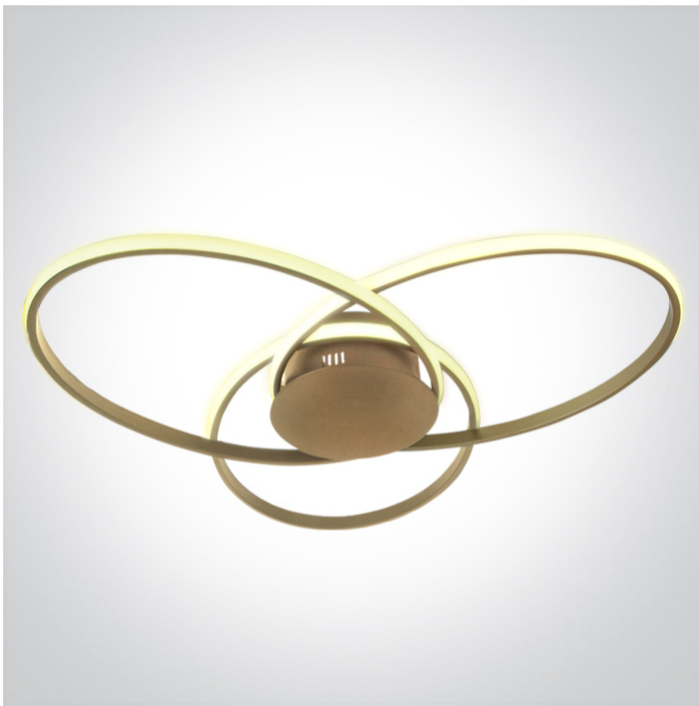

New 2025 Edition 2>Decorative

63154D/CH/W

60W LED ceiling mounted light.

Complete with dimmable driver.

Complies with standard EN60598-1 and any other specific standards.

Downloads

Dimensions

Physical Specification

Item Group	New 2025 Edition 2
Family	Decorative
Order Code	63154D/CH/W
Colour	Champagne
Material	Aluminium
Length	650mm
Height	82mm
Surface Ceiling	Yes
Indoor	Yes

Electrical Characteristics

Gear	Built In
Fitting + Driver	
Input Voltage	220-240V
50 Hz	Yes
60 Hz	Yes
Safety Class	
Power(Watts)	60W
IP Rating	IP20
Light Source	LED built in
Dimmable	Yes
Dimmer type	Triac
F Mark	

Fitting	
Input Type	Constant Current
IP Rating	IP20
Light Source	LED built in
LED Type	SMD

Gear	
Gear Type	Led Driver
Input Voltage	220-240V
50 Hz	Yes
60 Hz	Yes
Output	2x700mA
IP Rating	IP20

Illumination Data

Colour Temperature	3000K
Lumen Output	4200lm

Light Efficiency

70lm/W

CRI

80

Illumination Diagram

Packing Info

Pcs/Carton