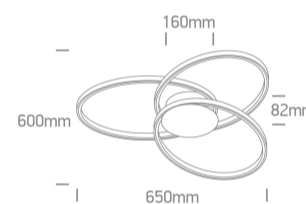

New 2025 Edition 2>Decorative

63154D/CH/W

60W LED ceiling mounted light.

Complete with dimmable driver.

Complies with standard EN60598-1 and any other specific standards.

Downloads

Dimensions

Physical Specification

Item Group	New 2025 Edition 2
Family	Decorative
Order Code	63154D/CH/W
Colour	Champagne
Material	Aluminium
Length	650mm
Height	82mm
Surface Ceiling	Yes
Indoor	Yes

Electrical Characteristics

Gear	Built In
Fitting + Driver	
Input Voltage	220-240V
50 Hz	Yes
60 Hz	Yes
Safety Class	
Power(Watts)	60W
IP Rating	IP20
Light Source	LED built in
Dimmable	Yes
Dimmer type	Triac
F Mark	

Fitting	
Input Type	Constant Current
IP Rating	IP20
Light Source	LED built in
LED Type	SMD

Gear	
Gear Type	Led Driver
Input Voltage	220-240V
50 Hz	Yes
60 Hz	Yes
Output	2x700mA
IP Rating	IP20

Illumination Data