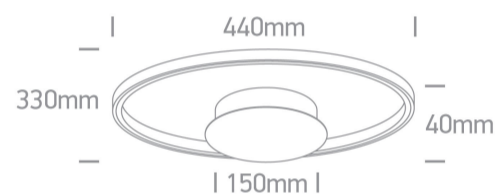

## 63154B/CH/W

20W LED wall or ceiling mounted light.

Complete with dimmable driver.

Complies with standard EN60598-1 and any other specific standards.

### Dimensions

### Physical Specification

Item Group	New 2025 Edition 2
Family	Decorative
Order Code	63154B/CH/W
Colour	Champagne
Material	Aluminium
Length	440mm
Height	40mm
Surface Ceiling	Yes
Surface Wall	Yes
Indoor	Yes