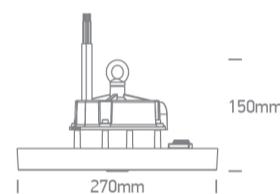

Downloads

Dimensions

Physical Specification

Item Group	20 Industrial & Floodlights
Family	The Industrial IP65 UFO Range CCT V & PV & BV
Order Code	63150NB/V
Colour	Black
Material	Aluminium
Diffuser Material	PC
Shape	Circular
Height	150mm
Diameter	270mm
Suspended Ceiling	Yes
Indoor	Yes
Outdoor	Yes

50cm

F Mark

Fitting

Light Source

LED built in

LED Type

SMD

Gear