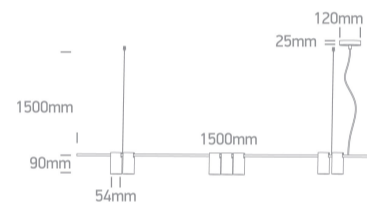

## 63146B/BBS

7x7W GU10 pendant.

Complies with standard EN60598-1 and any other specific standards.

### Dimensions

### Physical Specification

Item Group	New 2025 Edition 2
Family	Pendants
Order Code	63146B/BBS
Colour	Brushed Brass
Material	Aluminium
Shape	Rectangular
Length	1000mm
Height	1500mm
Suspended Ceiling	Yes
Indoor	Yes
Adjustable	No