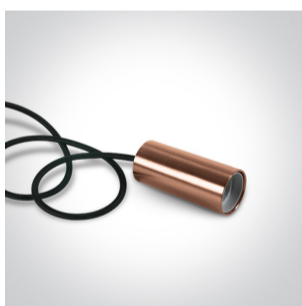

17 Pendants > E27 Pendant Tubes

63124/CU

20W E27 pendant.

Complies with standard EN60598-1 and any other specific standards.

Downloads

Dimensions

Gallery

Physical Specification

Item Group	17 Pendants
Family	E27 Pendant Tubes
Order Code	63124/CU
Colour	Copper
Material	Aluminium
Shape	Circular
Height	95mm

Diameter	42mm
Suspended Ceiling	Yes
Indoor	Yes
Adjustable	No

Electrical Characteristics