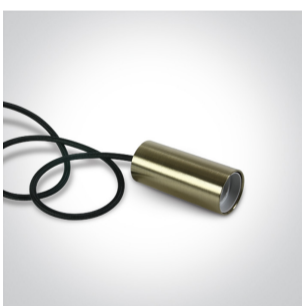

17 Pendants > E27 Pendant Tubes

63124/BBS

20W E27 pendant.

Complies with standard EN60598-1 and any other specific standards.

Downloads

Dimensions

Gallery

Physical Specification

Item Group	17 Pendants
Family	E27 Pendant Tubes
Order Code	63124/BBS
Colour	Brushed Brass
Material	Aluminium
Shape	Circular
Height	95mm

Diameter	42mm
Suspended Ceiling	Yes
Indoor	Yes
Adjustable	No

Electrical Characteristics