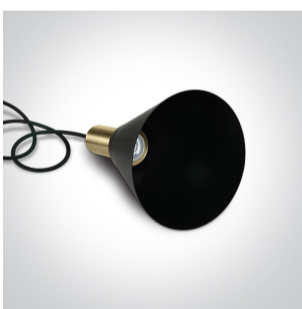

17 Pendants > E27 Pendant Cones

63122/BBS

10W E27 pendant.

Complies with standard EN60598-1 and any other specific standards.

Downloads

Dimensions

Gallery

Physical Specification

| | |
|------------|-------------------|
| Item Group | 17 Pendants |
| Family | E27 Pendant Cones |
| Order Code | 63122/BBS |
| Colour | Brushed Brass |
| Material | Aluminium |
| Shape | Circular |
| Height | 228mm |

| | |
|-------------------|-------|
| Diameter | 153mm |
| Suspended Ceiling | Yes |
| Indoor | Yes |
| Adjustable | No |

Electrical Characteristics

| | |
|------|----|
| Gear | No |
|------|----|

Fitting + Driver