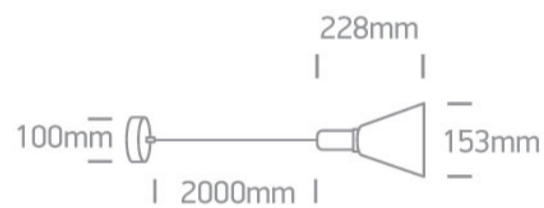

17 Pendants > E27 Pendant Cones

63122/BBS

10W E27 pendant.

Complies with standard EN60598-1 and any other specific standards.

Downloads

Dimensions

Gallery

Physical Specification

| | |
|------------|-------------------|
| Item Group | 17 Pendants |
| Family | E27 Pendant Cones |
| Order Code | 63122/BBS |
| Colour | Brushed Brass |
| Material | Aluminium |
| Shape | Circular |
| Height | 228mm |

| | |
|-------------------|-------|
| Diameter | 153mm |
| Suspended Ceiling | Yes |
| Indoor | Yes |
| Adjustable | No |

Electrical Characteristics

| | |
|------|----|
| Gear | No |
|------|----|

Fitting + Driver