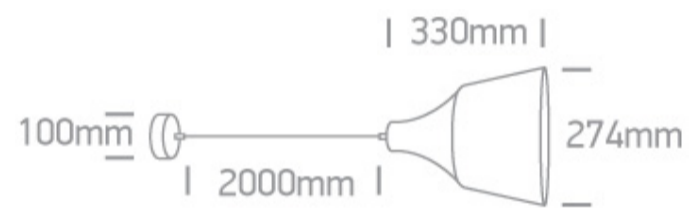

17 Pendants > Retro Pendants

63072/CU

20W E27 pendant with shade.

Complies with standard EN60598-1 and any other specific standards.

Downloads

Dimensions

Physical Specification

Item Group	17 Pendants
Family	Retro Pendants
Order Code	63072/CU
Colour	Copper
Material	Aluminium
Shape	Circular
Height	330mm
Diameter	274mm
Suspended Ceiling	Yes
Indoor	Yes
Adjustable	No

Gear	No
Fitting + Driver	
Input Voltage	100-240V
50 Hz	Yes
60 Hz	Yes
Safety Class	
Power(Watts)	20W
IP Rating	IP20
Light Source	Replaceable lamp
Lamp Holder	E27
Number of Lamps	1
Dimmable	N/A
F Mark	

Illumination Data