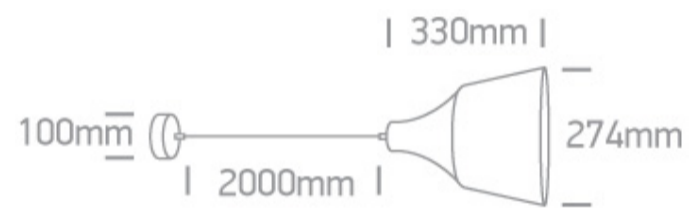

## 63072/BBS

20W E27 pendant with shade.

Complies with standard EN60598-1 and any other specific standards.

### Dimensions

### Physical Specification

Item Group	17 Pendants
Family	Retro Pendants
Order Code	63072/BBS
Colour	Brushed Brass
Material	Aluminium
Shape	Circular
Height	330mm
Diameter	274mm
Suspended Ceiling	Yes
Indoor	Yes
Adjustable	No