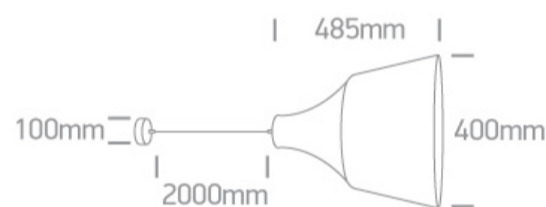

17 Pendants > Retro Pendants

63072A/BBS

20W E27 pendant with shade.

Complies with standard EN60598-1 and any other specific standards.

Downloads

Dimensions

Physical Specification

Item Group	17 Pendants
Family	Retro Pendants
Order Code	63072A/BBS
Colour	Brushed Brass
Material	Aluminium
Shape	Circular
Height	485mm
Diameter	400mm
Suspended Ceiling	Yes
Indoor	Yes
Adjustable	No