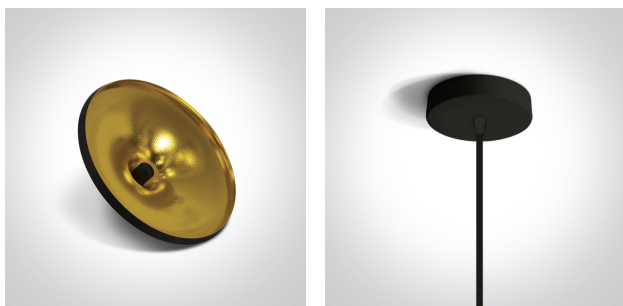

17 Pendants > Retro Pendants

63042/B/BS

E27 12W Aluminium Retro pendant with 160cm suspension, IP20.

Complies with standard EN60598-1 and any other specific standards.

Downloads

Dimensions

Gallery

Physical Specification

Item Group	17 Pendants
Family	Retro Pendants
Order Code	63042/B/BS
Colour	Black-Brass
Material	Aluminium
Shape	Circular
Height	180mm

Diameter	360mm
Suspended Ceiling	Yes
Indoor	Yes
Adjustable	No

Electrical Characteristics