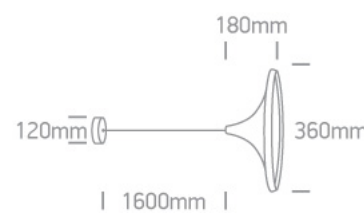

17 Pendants > Retro Pendants

63042/B/BS

E27 12W Aluminium Retro pendant with 160cm suspension, IP20.

Complies with standard EN60598-1 and any other specific standards.

Downloads

Dimensions

Gallery

Physical Specification

Item Group	17 Pendants
Family	Retro Pendants
Order Code	63042/B/BS
Colour	Black-Brass
Material	Aluminium
Shape	Circular
Height	180mm

Diameter	360mm
Suspended Ceiling	Yes
Indoor	Yes
Adjustable	No

Electrical Characteristics