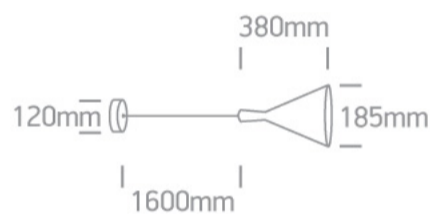

17 Pendants > Retro Pendants

63040/B/BS

E27 12W Aluminium Retro pendant with 160cm suspension, IP20.

Complies with standard EN60598-1 and any other specific standards.

Downloads

Dimensions

Gallery

Physical Specification

Material

Aluminium

Shape

Circular

Height

380mm

Diameter	185mm
Suspended Ceiling	Yes
Indoor	Yes
Adjustable	No

Electrical Characteristics