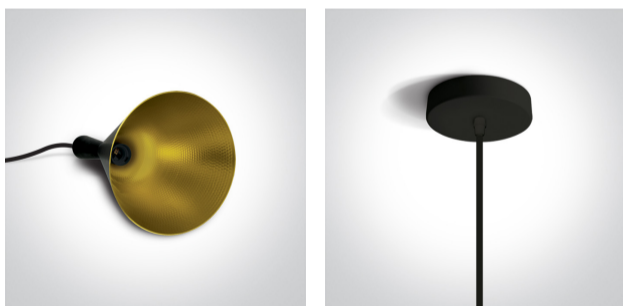

17 Pendants > Retro Pendants

63040/B/BS

E27 12W Aluminium Retro pendant with 160cm suspension, IP20.

Complies with standard EN60598-1 and any other specific standards.

Downloads

Dimensions

Gallery

Physical Specification

Item Group

17 Pendants

Family

Retro Pendants

Order Code

63040/B/BS

Colour

Black-Brass

Material

Aluminium

Shape

Circular

Height

380mm

Diameter	185mm
Suspended Ceiling	Yes
Indoor	Yes
Adjustable	No

Electrical Characteristics

Yes

switch to
one light!