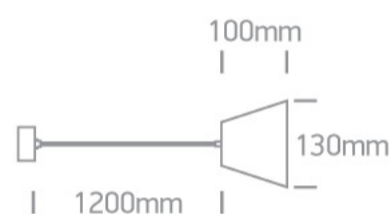

17 Pendants > Gypsum Pendants

**63038**

GX53 7W Gypsum pendant, IP20.

Complies with standard EN60598-1 and any other specific standards.

Downloads

Dimensions

Physical Specification

Item Group	17 Pendants
Family	Gypsum Pendants
Order Code	63038
Colour	White
Material	Gypsum
Shape	Circular
Height	100mm
Diameter	130mm
Suspended Ceiling	Yes
Indoor	Yes
Adjustable	No

## Packing Info

Box Length

23,5cm

Box Width

17,5cm

Box Height

18,5cm

Box Weight