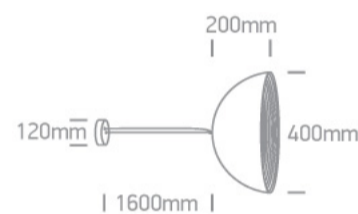

17 Pendants > Bowl Shade Pendant Range

63022/W/BS

E27 20W Aluminium Bowl Shade pendant with 160cm suspension, IP20.

Complies with standard EN60598-1 and any other specific standards.

Downloads

Dimensions

Physical Specification

Item Group	17 Pendants
Family	Bowl Shade Pendant Range
Order Code	63022/W/BS
Colour	White-Brass
Material	Aluminium
Shape	Circular
Height	200mm
Diameter	400mm
Suspended Ceiling	Yes
Indoor	Yes
Adjustable	No