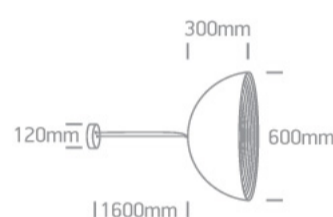

## 63022B/W/BS

E27 20W Aluminium Bowl Shade pendant with 160cm suspension, IP20.

Complies with standard EN60598-1 and any other specific standards.

### Dimensions

### Physical Specification

Item Group	17 Pendants
Family	Bowl Shade Pendant Range
Order Code	63022B/W/BS
Colour	White-Brass
Material	Aluminium
Shape	Circular
Height	300mm
Diameter	600mm
Suspended Ceiling	Yes
Indoor	Yes
Adjustable	No