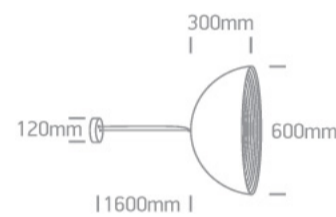

17 Pendants > Bowl Shade Pendant Range

63022B/B/BS

E27 20W Aluminium Bowl Shade pendant with 160cm suspension, IP20.

Complies with standard EN60598-1 and any other specific standards.

Downloads

Dimensions

Physical Specification

Item Group	17 Pendants
Family	Bowl Shade Pendant Range
Order Code	63022B/B/BS
Colour	Black-Brass
Material	Aluminium
Shape	Circular
Height	300mm
Diameter	600mm
Suspended Ceiling	Yes
Indoor	Yes
Adjustable	No