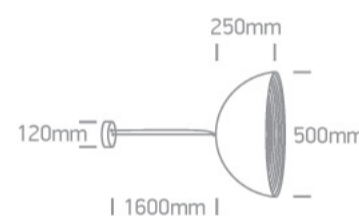

17 Pendants > Bowl Shade Pendant Range

63022A/W/BS

E27 20W Aluminium Bowl Shade pendant with 160cm suspension, IP20.

Complies with standard EN60598-1 and any other specific standards.

Downloads

Dimensions

Physical Specification

Item Group	17 Pendants
Family	Bowl Shade Pendant Range
Order Code	63022A/W/BS
Colour	White-Brass
Material	Aluminium
Shape	Circular
Height	250mm
Diameter	500mm
Suspended Ceiling	Yes
Indoor	Yes
Adjustable	No