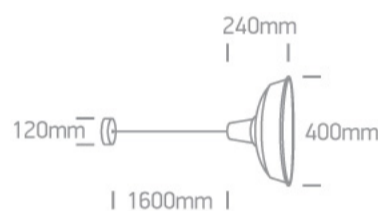

17 Pendants > Retro Pendants

**63020/W/G**

E27 20W Aluminium Retro pendant with 160cm suspension, IP20.

Complies with standard EN60598-1 and any other specific standards.

Downloads

Dimensions

Physical Specification

Item Group	17 Pendants
Family	Retro Pendants
Order Code	63020/W/G
Colour	White-Grey
Material	Aluminium
Shape	Circular
Height	240mm
Diameter	400mm
Suspended Ceiling	Yes
Indoor	Yes
Adjustable	No

Gear	No
Fitting + Driver	
Input Voltage	100-240V
50 Hz	Yes
60 Hz	Yes
Safety Class	
Power(Watts)	20W
IP Rating	IP20
Light Source	Replaceable lamp
Lamp Holder	E27
Number of Lamps	1
Dimmable	N/A
F Mark	