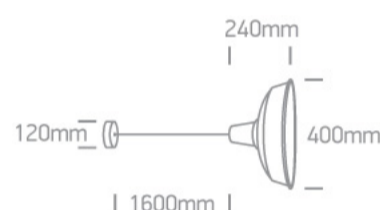

17 Pendants > Retro Pendants

63020/B/G

E27 20W Aluminium Retro pendant with 160cm suspension, IP20.

Complies with standard EN60598-1 and any other specific standards.

Downloads

Dimensions

Physical Specification

| | |
|-------------------|----------------|
| Item Group | 17 Pendants |
| Family | Retro Pendants |
| Order Code | 63020/B/G |
| Colour | Black-Grey |
| Material | Aluminium |
| Shape | Circular |
| Height | 240mm |
| Diameter | 400mm |
| Suspended Ceiling | Yes |
| Indoor | Yes |
| Adjustable | No |