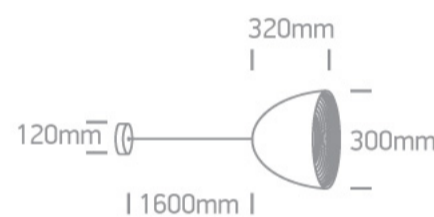

17 Pendants > Bowl Shade Pendant Range

63016A/B/BS

E27 20W Aluminium Bowl Shade pendant with 160cm suspension, IP20.

Complies with standard EN60598-1 and any other specific standards.

Downloads

Dimensions

Physical Specification

Item Group	17 Pendants
Family	Bowl Shade Pendant Range
Order Code	63016A/B/BS
Colour	Black-Brass
Material	Aluminium
Shape	Circular
Height	320mm
Diameter	300mm
Suspended Ceiling	Yes
Indoor	Yes
Adjustable	No