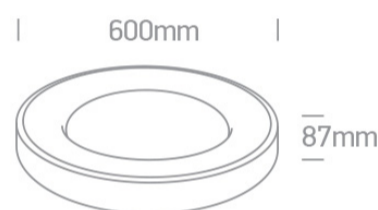

14 Plafo > Decorative Plafo

62182A/BGL/W

50W LED Decorative Plafo, IP20, suitable for residential and commercial application.

Complete with 1300mA driver.

Complies with standard EN60598-1 and any other specific standards.

Downloads

Dimensions

Physical Specification

Item Group	14 Plafo
Family	Decorative Plafo
Order Code	62182A/BGL/W
Colour	Brushed Gold
Material	Aluminium
Shape	Circular
Height	87mm
Diameter	600mm
Surface Ceiling	Yes
Indoor	Yes
Adjustable	No

Illumination Data

Colour Temperature	3000K
Lumen Output	4250lm
Light Efficiency	60lm/W
CRI	80
Illumination Diagram	

Packing Info

Box Weight	5.700kg
Pcs/Carton	1
Barcode	5291889065982
HS Code	9405413990

Certification & Warranty