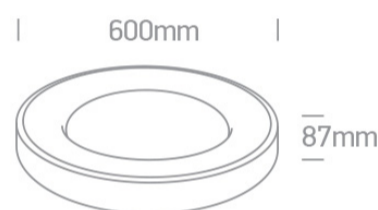

14 Plafo > Decorative Plafo

62182A/BAN/W

50W LED Decorative Plafo, IP20, suitable for residential and commercial application.

Complete with 1300mA driver.

Complies with standard EN60598-1 and any other specific standards.

Downloads

Dimensions

Physical Specification

| | |
|-----------------|--------------------|
| Item Group | 14 Plafo |
| Family | Decorative Plafo |
| Order Code | 62182A/BAN/W |
| Colour | Brushed Anthracite |
| Material | Aluminium |
| Shape | Circular |
| Height | 87mm |
| Diameter | 600mm |
| Surface Ceiling | Yes |
| Indoor | Yes |
| Adjustable | No |

Illumination Data

| | |
|----------------------|---|
| Colour Temperature | 3000K |
| Lumen Output | 4250lm |
| Light Efficiency | 85lm/W |
| CRI | 80 |
| Illumination Diagram |  |

Packing Info

| | |
|------------|---------------|
| Box Weight | 5.700kg |
| Pcs/Carton | 1 |
| Barcode | 5291889065999 |
| HS Code | 9405413990 |