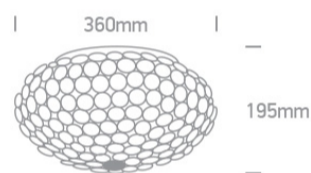

New 2021 Edition 2>Decorative

62176B

Classic Ceiling Decorative 5xG9 lamps fitting.

Complies with standard EN60598-1 and any other specific standards.

Downloads

Dimensions

Physical Specification

Item Group	New 2021 Edition 2
Family	Decorative
Order Code	62176B
Colour	Chrome
Material	Metal + glass
Shape	Circular
Height	195mm
Diameter	360mm
Surface Ceiling	Yes
Indoor	Yes
Adjustable	No