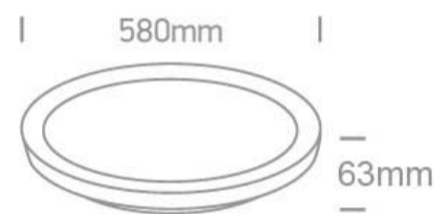

New 2025 Edition 2>Plafo

62148L/B/V

CCT Variable 48W LED Decorative Plafo, IP20. Suitable for residential and commercial applications.

Complete with dimmable driver.

Complies with standard EN60598-1 and any other specific standards.

Downloads

Dimensions

Physical Specification

Item Group	New 2025 Edition 2
Family	Plafo
Order Code	62148L/B/V
Colour	Black
Material	Aluminium
Shape	Circular
Height	63mm
Diameter	580mm
Surface Ceiling	Yes
Indoor	Yes
Adjustable	No