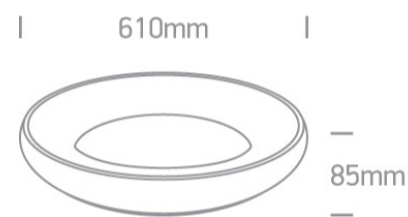

14 Plafo>The LED Decorative Plafo

62144N/B/W

50W LED Plafo, IP20 suitable for residential and commercial application.

Complete with 1200mA driver.

Complies with standard EN60598-1 and any other specific standards.

Downloads

Dimensions

Physical Specification

Item Group	14 Plafo
Family	The LED Decorative Plafo
Order Code	62144N/B/W
Colour	Black
Material	Aluminium
Shape	Circular
Height	85mm
Diameter	610mm
Surface Ceiling	Yes
Indoor	Yes
Adjustable	No

Illumination Data

Colour Temperature	3000K
Lumen Output	4250lm
Light Efficiency	85lm/W
CRI	80
Beam Angle	120°
Illumination Diagram	

Packing Info

Box Length	68cm
Box Width	68cm
Box Height	12cm
Box Weight	5.400kg
Pcs/Carton	1
Carton Length	68cm
Carton Width	68cm
Carton Height	12cm
Carton Weight	4,9Kg
Barcode	5291889056904
HS Code	9405413990