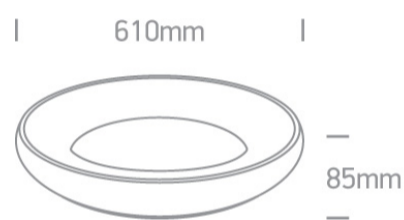

## 62144N/BGL/W

50W LED Plafo, IP20 suitable for residential and commercial application.

Complete with 1200mA driver.

Complies with standard EN60598-1 and any other specific standards.

Downloads

Dimensions

Physical Specification

Item Group	14 Plafo
Family	The LED Decorative Plafo
Order Code	62144N/BGL/W
Colour	Brushed Gold
Material	Aluminium
Shape	Circular
Height	85mm
Diameter	610mm
Surface Ceiling	Yes
Indoor	Yes
Adjustable	No

#### Illumination Data

Colour Temperature	3000K
Lumen Output	4250lm
Light Efficiency	85lm/W
CRI	80
Beam Angle	120°
Illumination Diagram	

#### Packing Info

Box Length	68cm
Box Width	68cm
Box Height	12cm
Box Weight	5.400kg
Pcs/Carton	1
Carton Length	68cm
Carton Width	68cm
Carton Height	12cm
Carton Weight	4,9Kg
Barcode	5291889063360
HS Code	9405413990