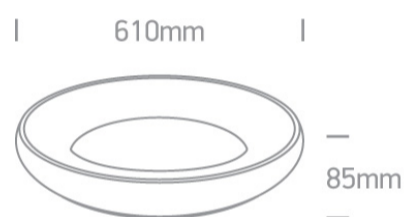

## 62144N/BGL/W

50W LED Plafo, IP20 suitable for residential and commercial application.

Complete with 1200mA driver.

Complies with standard EN60598-1 and any other specific standards.

Downloads

Dimensions

Physical Specification

Item Group	14 Plafo
Family	The LED Decorative Plafo
Order Code	62144N/BGL/W
Colour	Brushed Gold
Material	Aluminium
Shape	Circular
Height	85mm
Diameter	610mm
Surface Ceiling	Yes
Indoor	Yes
Adjustable	No

#### Packing Info

Box Length	68cm
Box Width	68cm
Box Height	12cm
Box Weight	5.400kg
Pcs/Carton	1
Carton Length	68cm
Carton Width	68cm
Carton Height	12cm
Carton Weight	4,9Kg
Barcode	5291889063360
HS Code	9405413990