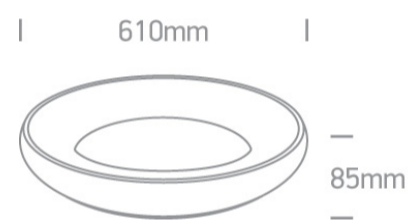

### Dimensions

### Physical Specification

Item Group	14 Plafo
Family	The LED Decorative Plafo
Order Code	62144N/BBS/W
Colour	Brushed Brass
Material	Aluminium
Shape	Circular
Height	85mm

Diameter	610mm
Surface Ceiling	Yes
Indoor	Yes
Adjustable	No

#### Packing Info

Box Length	68cm
Box Width	68cm
Box Height	12cm
Box Weight	5.400kg
Pcs/Carton	1
Carton Length	68cm
Carton Width	68cm
Carton Height	12cm

Carton Weight

4,9Kg

Barcode

5291889071808

HS Code

9405413990