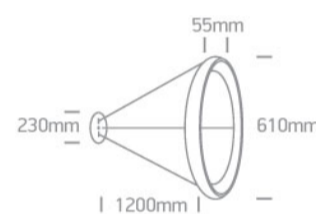

Downloads

Dimensions

Physical Specification

Item Group	16 Decorative
Family	LED Pendant Rings
Order Code	62144NB/BBS/W
Colour	Brushed Brass
Material	Metal
Shape	Circular
Height	1200mm
Diameter	610mm
Suspended Ceiling	Yes
Indoor	Yes
Adjustable	No

Illumination Data

Colour Temperature	3000K
Lumen Output	3000lm
Light Efficiency	60lm/W
CRI	80
Illumination Diagram	

Packing Info

Box Length	68cm
Box Width	68cm
Box Height	12cm
Box Weight	3.300kg
Pcs/Carton	1
Carton Length	68cm
Carton Width	68cm
Carton Height	12cm
Carton Weight	3,5Kg
Barcode	5291889071853
HS Code	9405413990