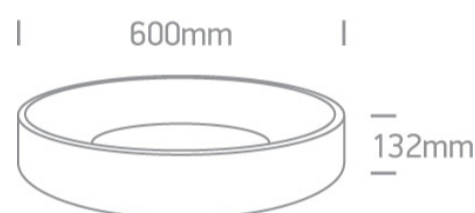

14 Plafo>The LED Decorative Plafo Round

62142N/W/W

42W LED Decorative Plafo, IP20, suitable for residential and commercial application.

Supplied with non-dimmable LED driver.

Complies with standard EN60598-1 and any other specific standards.

Downloads

Dimensions

Physical Specification

Item Group	14 Plafo
Family	The LED Decorative Plafo Round
Order Code	62142N/W/W
Colour	White
Material	Aluminium
Shape	Circular
Height	132mm
Diameter	600mm
Surface Ceiling	Yes
Indoor	Yes
Adjustable	No

Illumination Data

Colour Temperature	3000K
Lumen Output	3570lm
Light Efficiency	85lm/W
CRI	80
Illumination Diagram	

Packing Info

Box Weight	3.800kg
Pcs/Carton	1
Barcode	5291889046813
HS Code	9405413990

Certification & Warranty