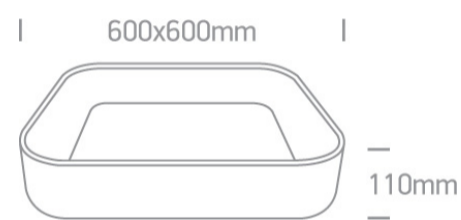

14 Plafo>The LED Decorative Plafo Square

62142NA/W/W

50W LED Decorative Plafo, IP20, suitable for residential and commercial application.

Supplied with non-dimmable LED driver.

Complies with standard EN60598-1 and any other specific standards.

Downloads

Dimensions

Physical Specification

Item Group	14 Plafo
Family	The LED Decorative Plafo Square
Order Code	62142NA/W/W
Colour	White
Material	Aluminium
Shape	Rectangular
Length	600mm
Width	600mm
Height	110mm
Surface Ceiling	Yes
Indoor	Yes
Adjustable	No

Packing Info

Box Length	65cm
Box Width	65cm
Box Height	16cm
Box Weight	6.700kg
Pcs/Carton	1
Carton Length	65cm
Carton Width	65cm
Carton Height	16cm
Carton Weight	6,4Kg
Barcode	5291889056874
HS Code	9405409900