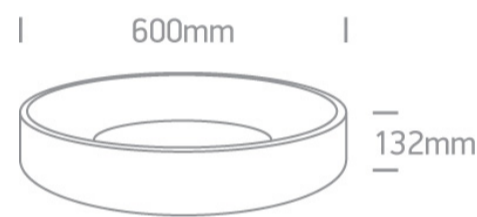

14 Plafo>The LED Decorative Plafo Round

62142N/AN/W

42W LED Decorative Plafo, IP20, suitable for residential and commercial application.

Supplied with non-dimmable LED driver.

Complies with standard EN60598-1 and any other specific standards.

Downloads

Dimensions

Physical Specification

Item Group	14 Plafo
Family	The LED Decorative Plafo Round
Order Code	62142N/AN/W
Colour	Anthracite
Material	Aluminium
Shape	Circular
Height	132mm
Diameter	600mm
Surface Ceiling	Yes
Indoor	Yes
Adjustable	No