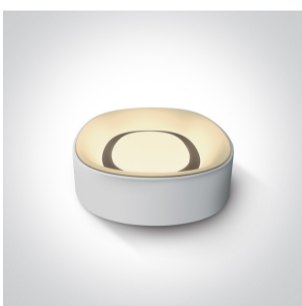

14 Plafo > Decorative Plafo

62135NA/W/W

35W LED Decorative Plafo, IP20, suitable for residential and commercial application.

Supplied with non-dimmable LED driver.

Complies with standard EN60598-1 and any other specific standards.

Downloads

Dimensions

Gallery

Physical Specification

Item Group	14 Plafo
Family	Decorative Plafo
Order Code	62135NA/W/W
Colour	White
Material	Aluminium
Shape	Rectangular
Length	450mm

Width	450mm
Height	125mm
Surface Ceiling	Yes
Indoor	Yes
Adjustable	No

Fitting	
Input Type	Constant Current
Input Current	700mA
Voltage	48V
Power(Watts)	33,6W
IP Rating	IP40
Light Source	LED built in
LED Type	SMD 2835
LED Brand	Epistar
F Mark	

Gear

Gear Type	Led Driver
Input Voltage	220-240V
50 Hz	Yes
60 Hz	Yes
Power(Watts)	14-37,8W
Power Factor	0,9
Constant Current	Yes
700mA	20-54V
IP Rating	IP20
Safety Class	
Dimmable	No
Housing Material	Plastic
Output Terminal	Cable
Brand	Lifud