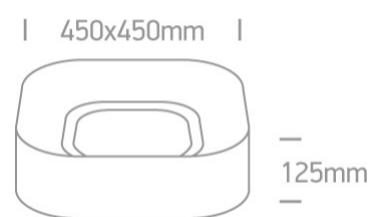

14 Plafo > Decorative Plafo

62135NA/W/W

35W LED Decorative Plafo, IP20, suitable for residential and commercial application.

Supplied with non-dimmable LED driver.

Complies with standard EN60598-1 and any other specific standards.

Downloads

Dimensions

Gallery

Physical Specification

Item Group	14 Plafo
Family	Decorative Plafo
Order Code	62135NA/W/W
Colour	White
Material	Aluminium
Shape	Rectangular
Length	450mm

Width	450mm
Height	125mm
Surface Ceiling	Yes
Indoor	Yes
Adjustable	No

Illumination Data

Colour Temperature	3000K
Lumen Output	2100lm
Light Efficiency	60lm/W
CRI	80
Illumination Diagram	

Packing Info

Box Weight	4.100kg
Pcs/Carton	1
Barcode	5291889046783
HS Code	9405413990

Warranty