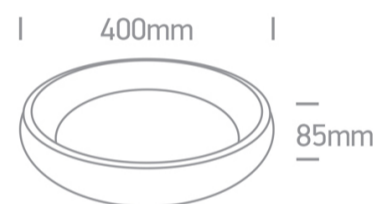

14 Plafo>The LED Decorative Plafo Round CCT V

62134N/W/V

CCT Variable 30W LED Decorative Plafo, IP20. Suitable for residential and commercial applications.

Supplied with non-dimmable LED driver.

Complies with standard EN60598-1 and any other specific standards.

Downloads

Dimensions

Physical Specification

Item Group	14 Plafo
Family	The LED Decorative Plafo Round CCT V
Order Code	62134N/W/V
Colour	White
Material	Aluminium
Diffuser Material	Acrylic
Shape	Circular
Height	85mm
Diameter	400mm
Surface Ceiling	Yes
Indoor	Yes
Adjustable	No

Gear	External-Included
Fitting + Driver	
Input Voltage	220-240V
50 Hz	Yes
60 Hz	Yes
Safety Class	
Power(Watts)	30W
IP Rating	IP20
Light Source	LED built in
Dimmable	No
F Mark	

Fitting	
Input Type	Constant Current
Input Current	700mA
Power(Watts)	30W
IP Rating	IP20
Light Source	LED built in
LED Type	SMD 2835
F Mark	

Plastic
Cable

Illumination Data

Colour Temperature
Lumen Output
Light Efficiency
CRI
Illumination Diagram

2700K-3000K-4000K
2550lm
85lm/W
90

Packing Info

Box Weight
Pcs/Carton
Barcode
HS Code

2.700kg
1
5291889078173
9405413990