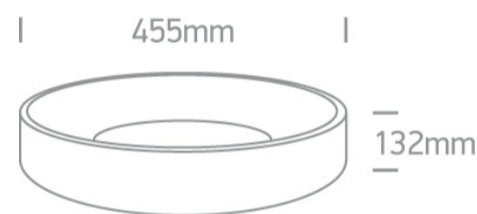

### Dimensions

### Physical Specification

Item Group	14 Plafo
Family	The LED Decorative Plafo Round
Order Code	62132N/W/W
Colour	White
Material	Aluminium
Shape	Circular
Height	132mm
Diameter	455mm
Surface Ceiling	Yes
Indoor	Yes
Adjustable	No