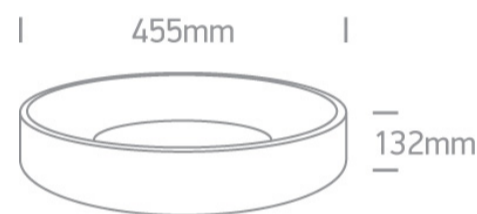

14 Plafo>The LED Decorative Plafo Round

62132N/MG/W

32W LED Decorative Plafo, IP20, suitable for residential and commercial application.

Supplied with non-dimmable LED driver.

Complies with standard EN60598-1 and any other specific standards.

Downloads

Dimensions

Physical Specification

Item Group	14 Plafo
Family	The LED Decorative Plafo Round
Order Code	62132N/MG/W
Colour	Metal Grey
Material	Aluminium
Shape	Circular
Height	132mm
Diameter	455mm
Surface Ceiling	Yes
Indoor	Yes
Adjustable	No

Power Factor	0,9
Constant Current	Yes
800mA	33-44V
IP Rating	IP20
Safety Class	
Dimmable	No
Housing Material	Plastic
Output Terminal	Cable
Brand	TRIDONIC

Illumination Data

Colour Temperature	3000K
Lumen Output	2720lm
Light Efficiency	85lm/W
CRI	80
Illumination Diagram	