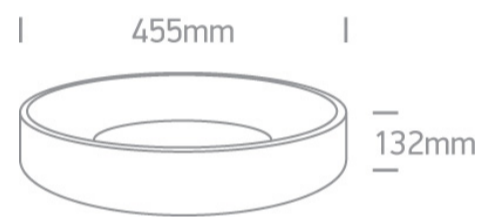

14 Plafo>The LED Decorative Plafo Round

62132N/AN/W

32W LED Decorative Plafo, IP20, suitable for residential and commercial application.

Supplied with non-dimmable LED driver.

Complies with standard EN60598-1 and any other specific standards.

Downloads

Dimensions

Physical Specification

Item Group	14 Plafo
Family	The LED Decorative Plafo Round
Order Code	62132N/AN/W
Colour	Anthracite
Material	Aluminium
Shape	Circular
Height	132mm
Diameter	455mm
Surface Ceiling	Yes
Indoor	Yes
Adjustable	No