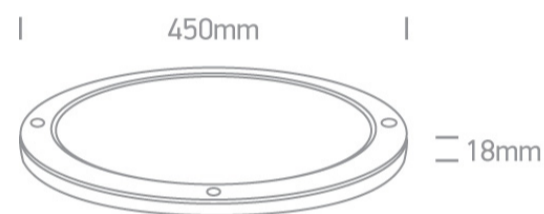

14 Plafo>The Ultra Slim LED Panel Plafo

62038F/W/W

38W LED slim plafo light, IP40, suitable for residential and commercial application.

Supplied with non-dimmable LED driver.

Complies with standard EN60598-1 and any other specific standards.

Downloads

Dimensions

Gallery

Physical Specification

Item Group	14 Plafo
Family	The Ultra Slim LED Panel Plafo
Order Code	62038F/W/W
Colour	White
Material	Aluminium
Diffuser Material	PC
Shape	Circular

Height	18mm
Diameter	450mm
Surface Ceiling	Yes
Indoor	Yes
Adjustable	No
IK Rating	4

Gear	
Gear Type	Led Driver

Input Voltage	220-240V
50 Hz	Yes
60 Hz	Yes
Power(Watts)	38W
Constant Current	Yes
IP Rating	IP20
Dimmable	No

Illumination Data

Colour Temperature	3000K
Lumen Output	2900lm
Light Efficiency	76,31lm/W
CRI	80
Illumination Diagram	